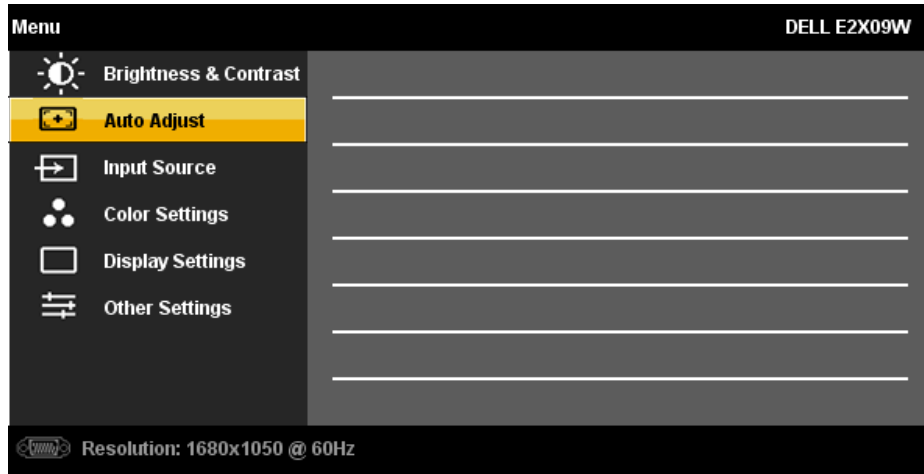

(DVI-D)

(VGA)

- 2.
- 3.
- 4.
- 5.
6. OSD

	&	/