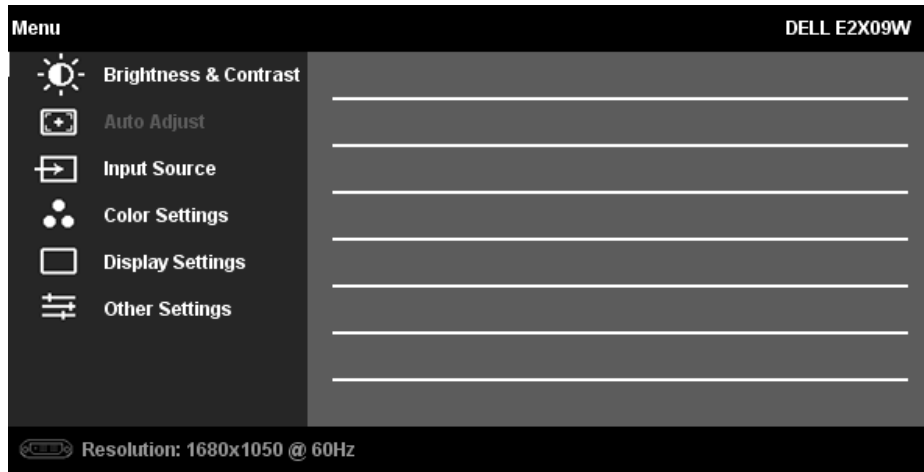

(DVI-D)

(VGA)

- 2.
- 3.
- 4.
- 5.
6. OSD

	&	/